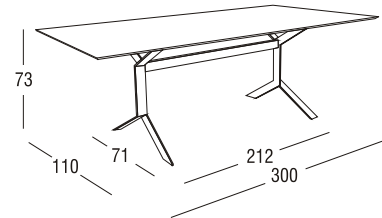

Article: **4222H** | Collection: **Key West**

Design: Plazzogna - Papparotto
Product: Table
Sizes: **cm 110x300x73h (43"x118"x19"h)**

FEATURES

Frame: Flat steel, removable central connection bar in steel tube
Polyester powder coating

Top: HPL (high pressure laminate)

Glides: PVC

Finishing: Cipria

Net weight unit 95,3

Gross weight 134,3

Units per package 3

Packages sizes base cm 80x23x76h
frame-Hpl cm 123x311x10,5h
bar cm 8x6x220h

Packages volume m³ 0,55